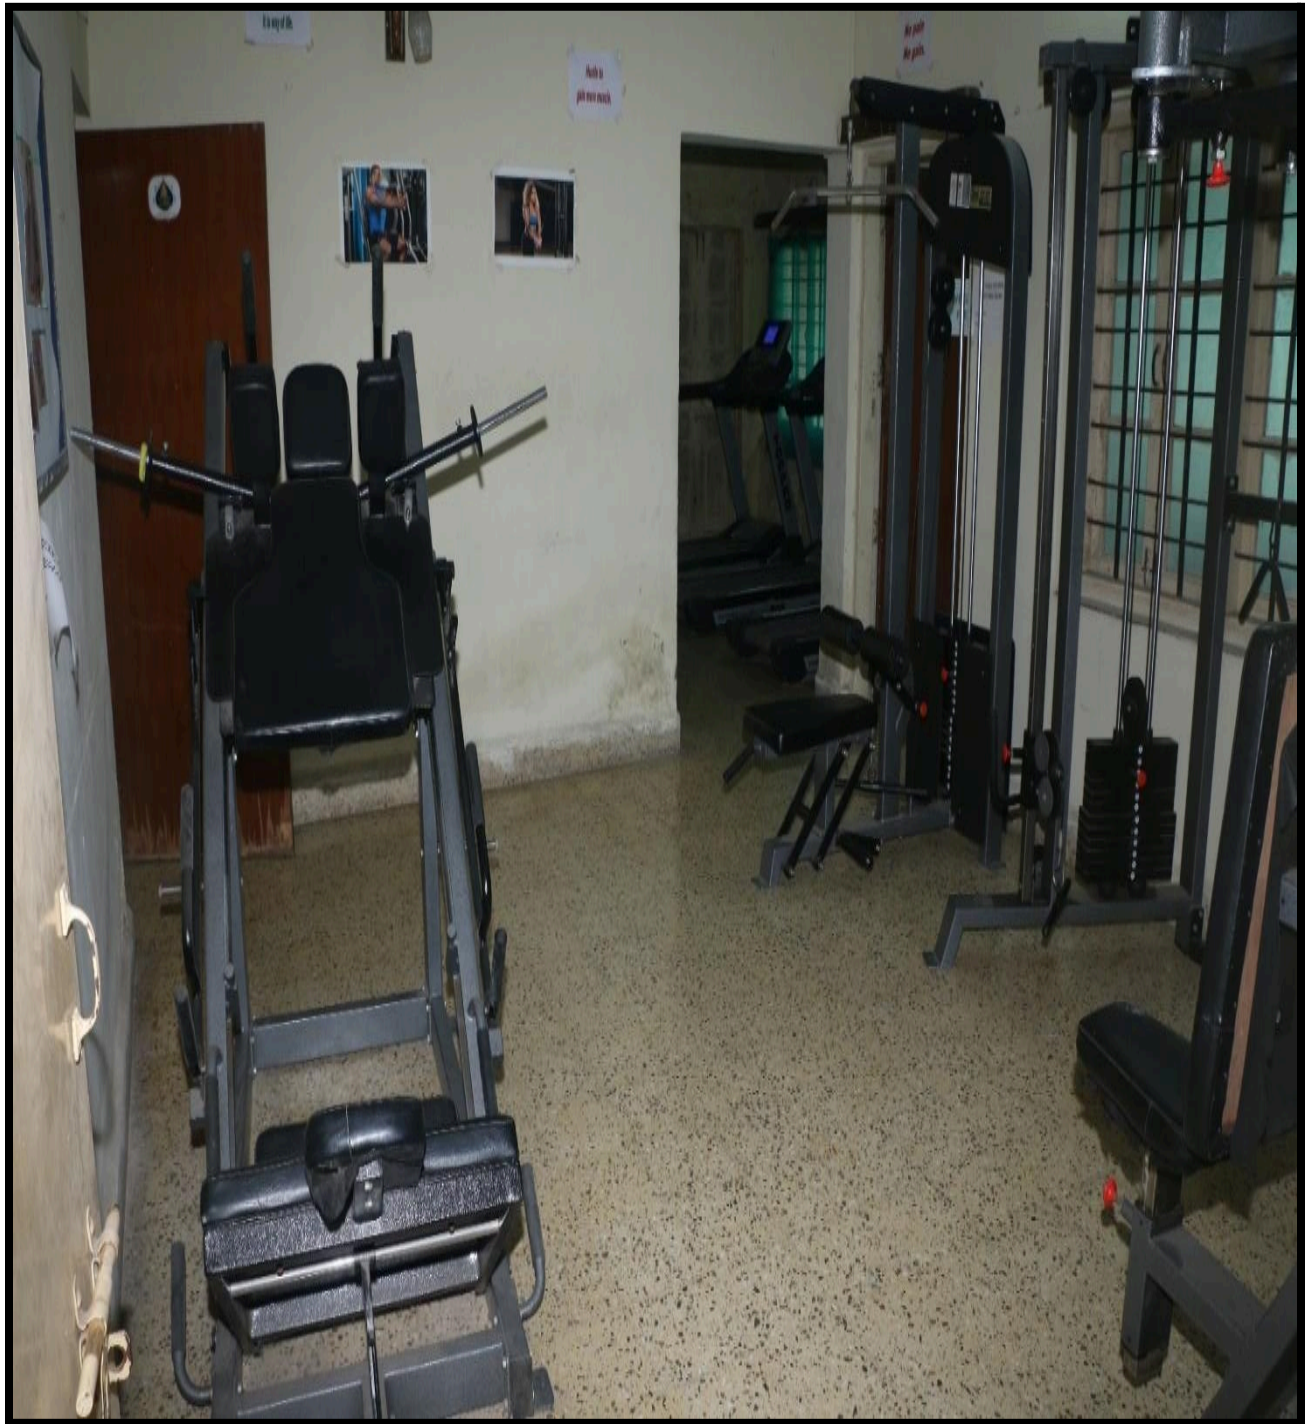

Appadram
PRINCIPAL (Addl. Charge);
S.N.D.T. Arts & Commerce
College for Women, Pune-38