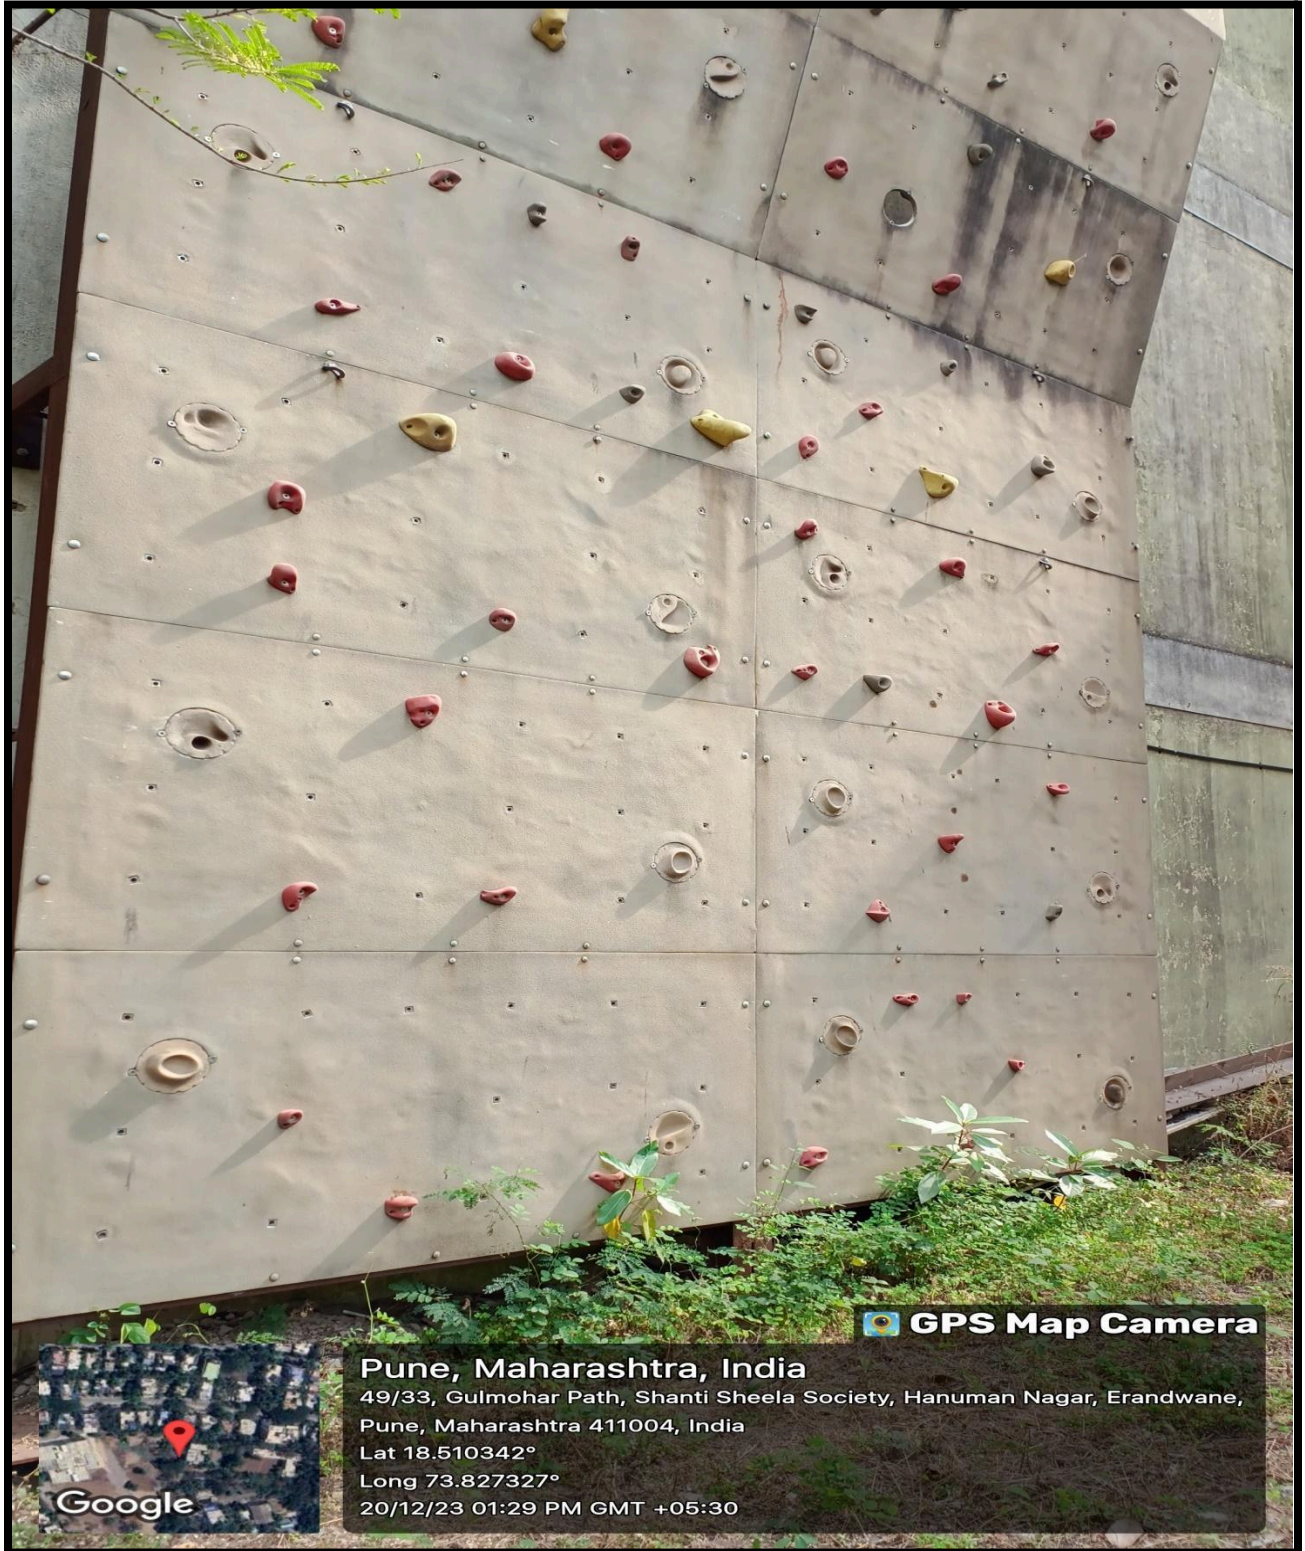

Adventure Sports

Every year college organizes an Adventure camp for the students. Various adventure sports equipment are available in the college. Adventure Wall is erected for the students in the campus to give them training of rock climbing.

Adventure Wall

Gymnasium

A well-equipped Gymnasium is available for the students of the college. Cardio and strength Equipment like Elliptical, recumbent bike, Treadmill, Lateral pull-down bar etc. are, available for the students.